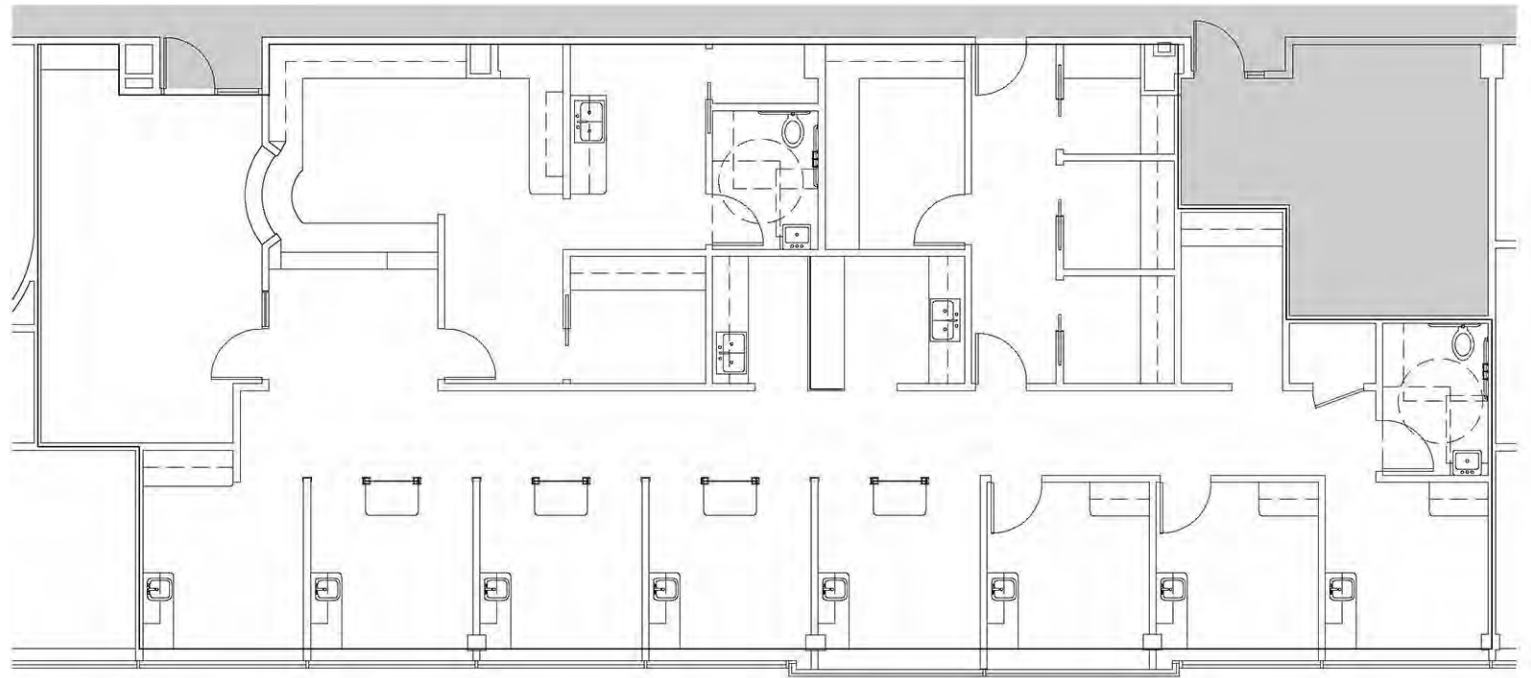

DO NOT SCALE

6900 Orchard Lake Road
West Bloomfield, MI 48322

Suite 202
2,985 SF
For More Information Please Call:
248.710.8000

3

DO NOT SCALE

6900 Orchard Lake Road
West Bloomfield, MI 48322

Suite 203
2,693 SF
For More Information Please Call:
248.710.8000

DO NOT SCALE

6900 Orchard Lake Road
West Bloomfield, MI 48322

Suite 205
1,980 SF
For More Information Please Call:
248.710.8000

DO NOT SCALE

6900 Orchard Lake Road
West Bloomfield, MI 48322

Suite 206
6,082 SF
For More Information Please Call:
248.710.8000

DO NOT SCALE

6900 Orchard Lake Road
West Bloomfield, MI 48322

Suite 209
1,791 SF
For More Information Please Call:
248.710.8000

DO NOT SCALE

6900 Orchard Lake Road
West Bloomfield, MI 48322

Suite 211
3,152 SF
For More Information Please Call:
248.710.8000