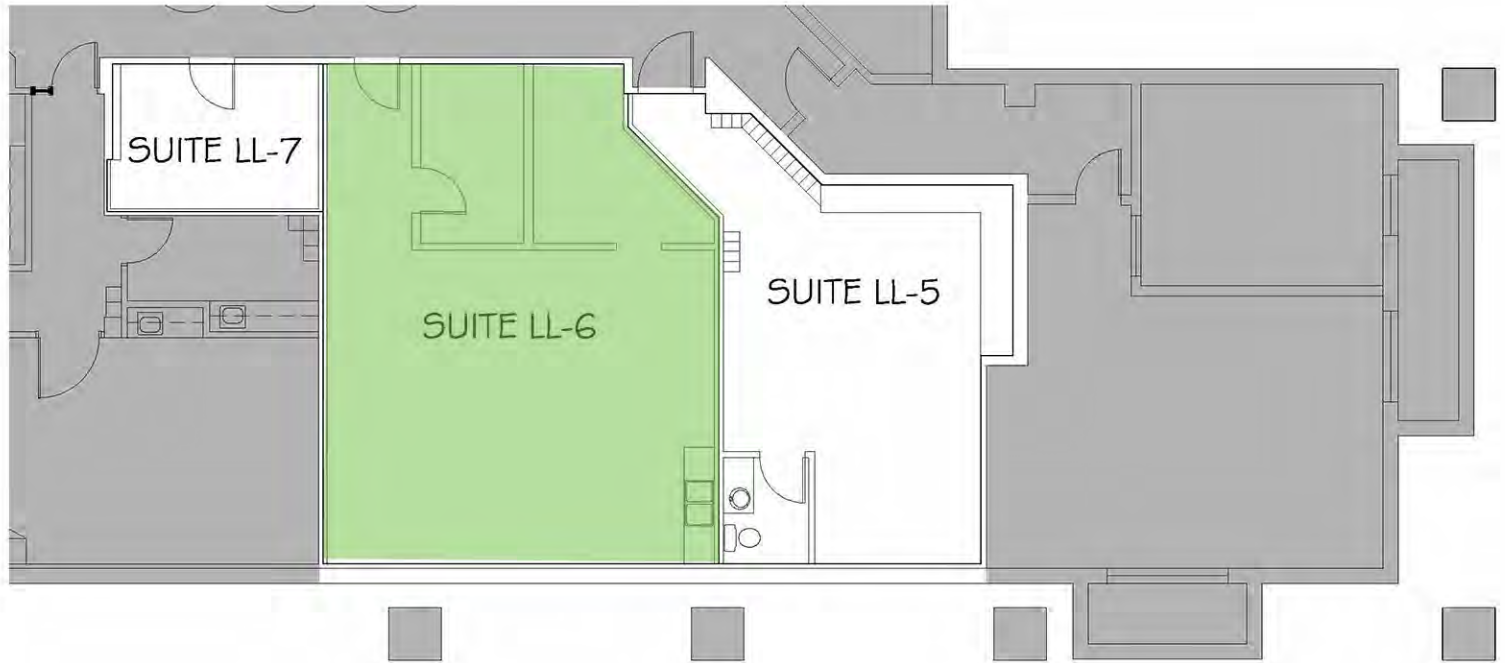

• Suites available:

- Suite LL6 - 821 SF
- Suite 100 - 2,641 SF
- Suite 106 - 3,452 SF
- Suite 201 - 1,257 SF
- Suite 202 - 2,985 SF
- Suite 203 - 2,693 SF
- Suite 205 - 1,980 SF
- Suite 206 - 6,082 Sf
- Suite 209 - 1,791 SF
- Suite 211 - 3,152 SF
- Suite 215 - 3,165 SF
- Suite 301 - 2,077 SF
- Suite 303 - 3,770 SF
- Suite 306 - 5,132 SF

VACANT
Suite 206
3,452 RSF

VACANT
Suite 100
2,641 RSF

DO NOT SCALE

6900 Orchard Lake Road
West Bloomfield, MI 48322

1st Floor
For More Information Please Call:
248.710.8000

DO NOT SCALE

6900 Orchard Lake Road
West Bloomfield, MI 48322

2nd Floor
For More Information Please Call:
248.710.8000

DO NOT SCALE

6900 Orchard Lake Road
West Bloomfield, MI 48322

3rd Floor
For More Information Please Call:
248.710.8000

DO NOT SCALE

6900 Orchard Lake Road
West Bloomfield, MI 48322

Suite LL-6
821 SF
For More Information Please Call:
248.710.8000

DO NOT SCALE

6900 Orchard Lake Road
West Bloomfield, MI 48322

Suite 100
2,641 SF
For More Information Please Call:
248.710.8000

DO NOT SCALE