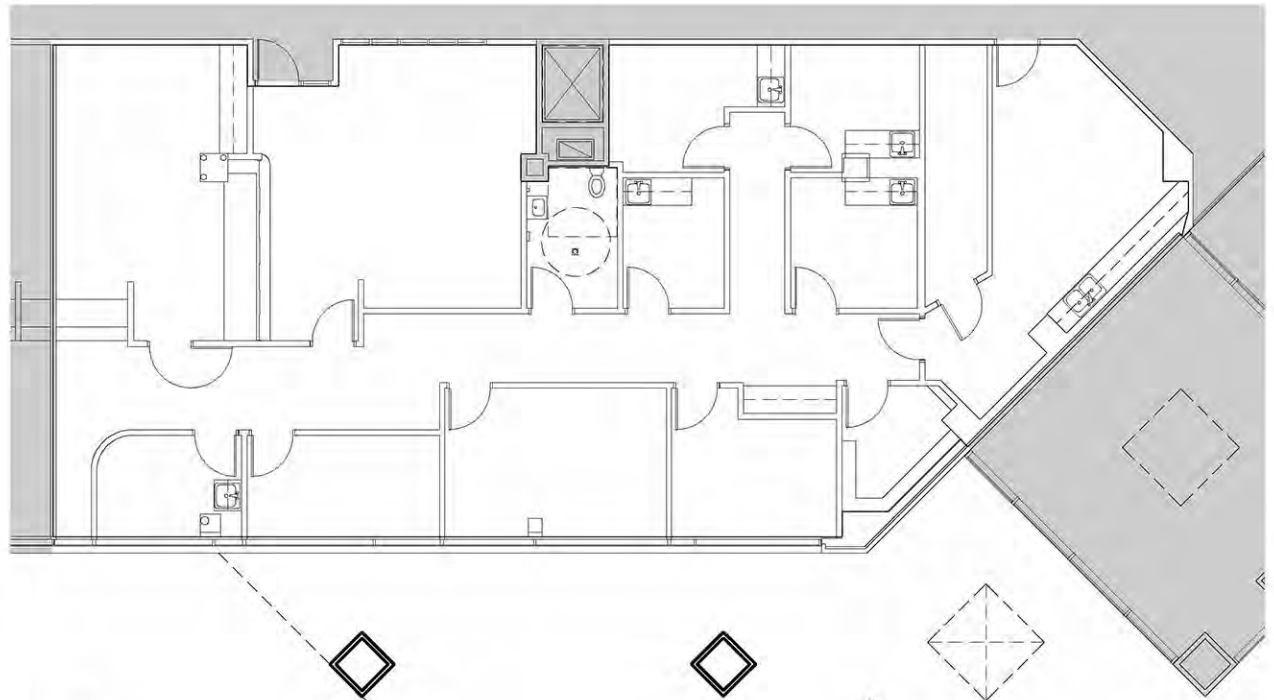

Suite LL-6
821 SF
For More Information Please Call:
248.710.8000

DO NOT SCALE

6900 Orchard Lake Road
West Bloomfield, MI 48322

Suite 100
2,641 SF
For More Information Please Call:
248.710.8000

DO NOT SCALE

6900 Orchard Lake Road
West Bloomfield, MI 48322

Suite 106
3,452 SF
For More Information Please Call:
248.710.8000

DO NOT SCALE

6900 Orchard Lake Road
West Bloomfield, MI 48322

Suite 201
1,257 SF
For More Information Please Call:
248.710.8000

DO NOT SCALE

6900 Orchard Lake Road
West Bloomfield, MI 48322

Suite 202
2,985 SF
For More Information Please Call:
248.710.8000

3

DO NOT SCALE

6900 Orchard Lake Road
West Bloomfield, MI 48322

Suite 203
2,693 SF
For More Information Please Call:
248.710.8000