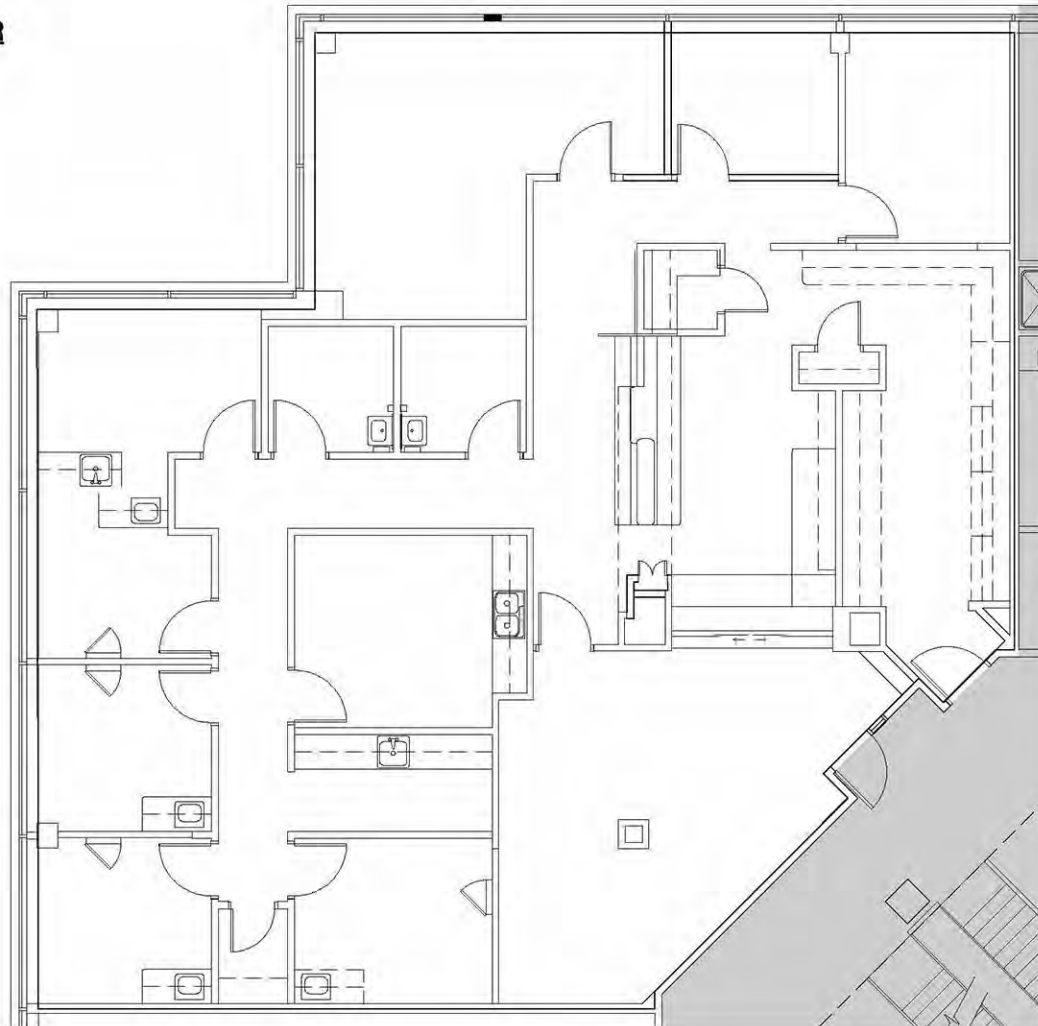

DO NOT SCALE

6900 Orchard Lake Road
West Bloomfield, MI 48322

Suite 202
2,985 SF
For More Information Please Call:
248.710.8000

3

DO NOT SCALE

6900 Orchard Lake Road
West Bloomfield, MI 48322

Suite 203
2,693 SF
For More Information Please Call:
248.710.8000

DO NOT SCALE

6900 Orchard Lake Road
West Bloomfield, MI 48322

Suite 205
1,980 SF
For More Information Please Call:
248.710.8000

DO NOT SCALE

6900 Orchard Lake Road
West Bloomfield, MI 48322

Suite 206
6,082 SF
For More Information Please Call:
248.710.8000