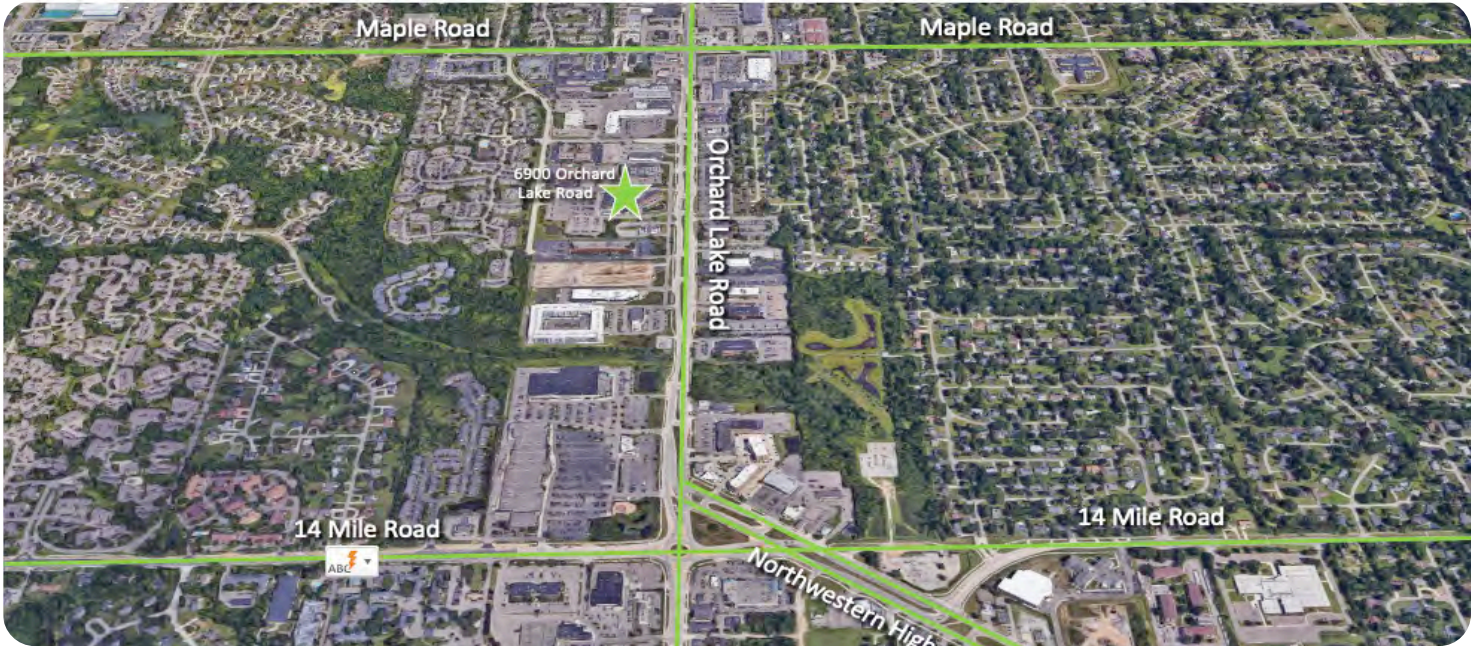

Matthew J. Farrell
CEO / Owner
248 -417 - 5482
mjf@team-core.com

Kevin N. Tamer
Vice President /
Associate Broker
734 -624 - 3729
knt@team-core.com

Samuel A. McLean
Vice President
248 -935 - 7237
sam@team-core.com