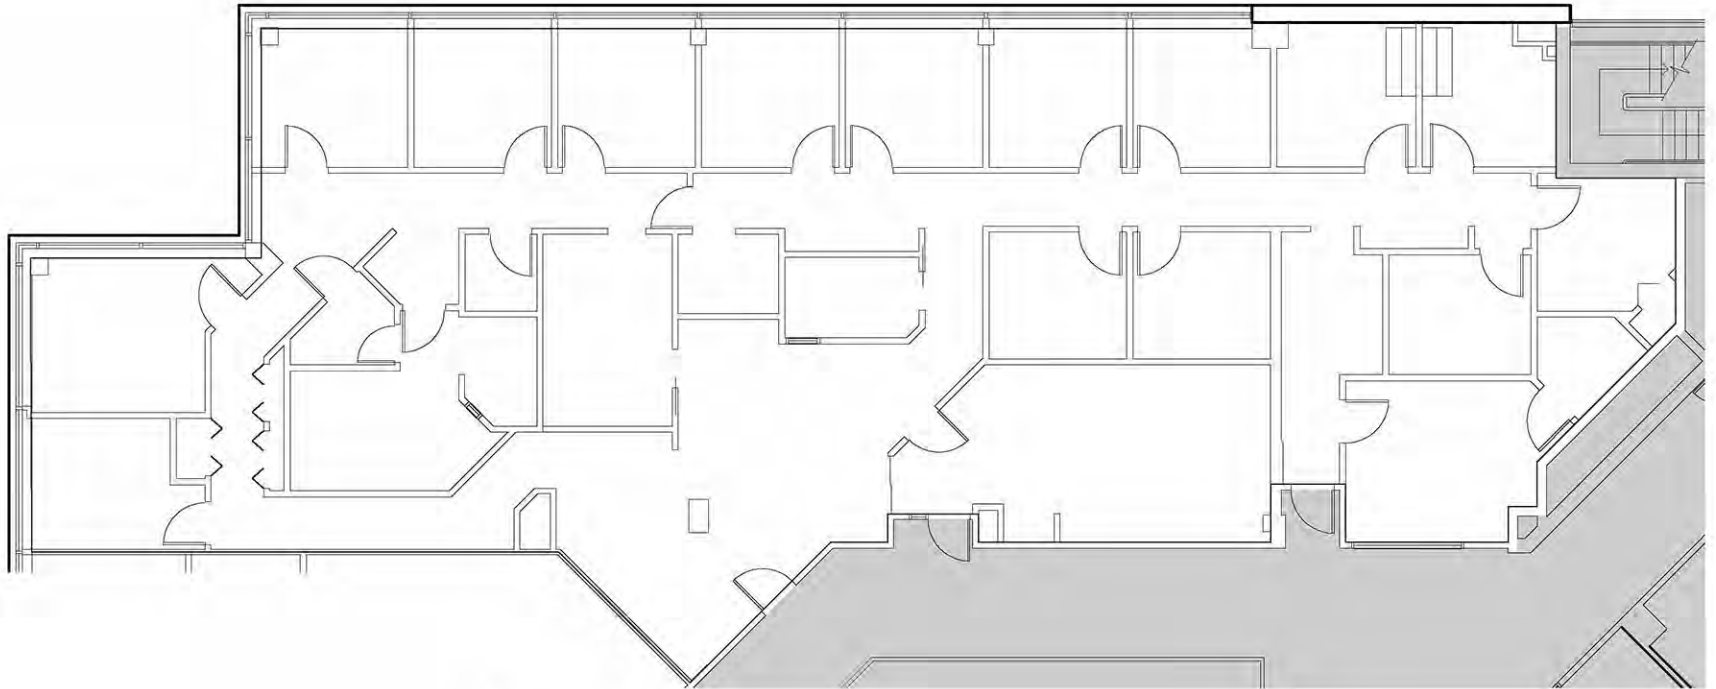

DO NOT SCALE

6900 Orchard Lake Road
West Bloomfield, MI 48322

Suite 215
3,640 SF
For More Information Please Call:
248.710.8000

DO NOT SCALE

6900 Orchard Lake Road
West Bloomfield, MI 48322

Suite 301
2,077 SF
For More Information Please Call:
248.710.8000

DO NOT SCALE

6900 Orchard Lake Road
West Bloomfield, MI 48322

Suite 303
3,770 SF
For More Information Please Call:
248.710.8000

DO NOT SCALE

6900 Orchard Lake Road
West Bloomfield, MI 48322

Suite 306
5,132 SF
For More Information Please Call:
248.710.8000