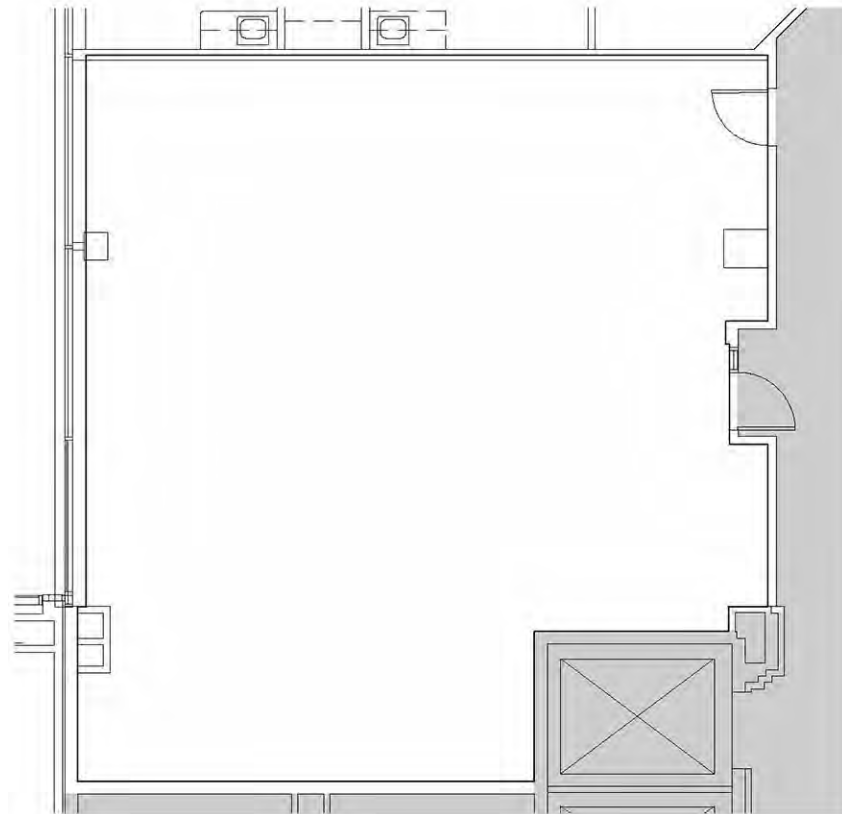

Suite LL-6
821 SF
For More Information Please Call:
248.710.8000

DO NOT SCALE

6900 Orchard Lake Road
West Bloomfield, MI 48322

Suite 100
2,641 SF
For More Information Please Call:
248.710.8000

DO NOT SCALE

6900 Orchard Lake Road
West Bloomfield, MI 48322

Suite 106
3,452 SF
For More Information Please Call:
248.710.8000

DO NOT SCALE

6900 Orchard Lake Road
West Bloomfield, MI 48322

Suite 201
1,257 SF
For More Information Please Call:
248.710.8000