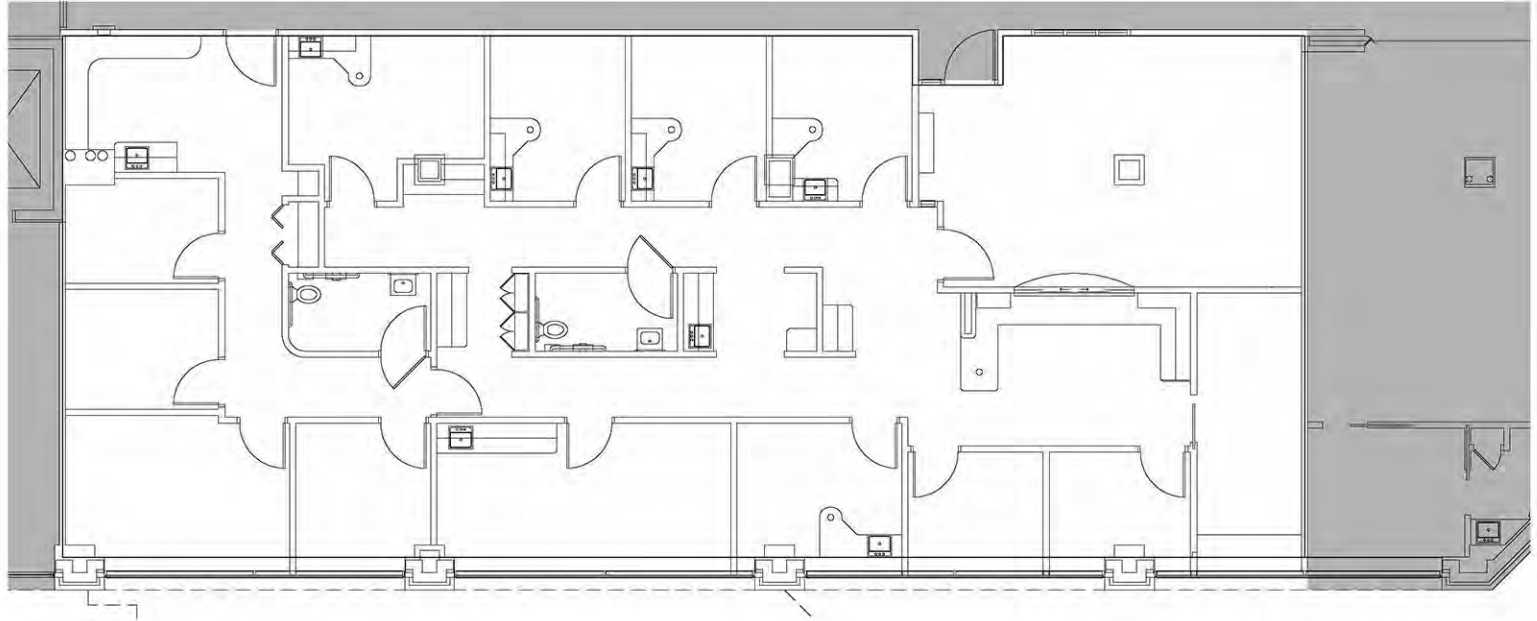

Suite LL-6
821 SF
For More Information Please Call:
248.710.8000

DO NOT SCALE

6900 Orchard Lake Road
West Bloomfield, MI 48322

Suite 100
2,641 SF
For More Information Please Call:
248.710.8000

DO NOT SCALE

6900 Orchard Lake Road
West Bloomfield, MI 48322

Suite 106
3,452 SF
For More Information Please Call:
248.710.8000

DO NOT SCALE

6900 Orchard Lake Road
West Bloomfield, MI 48322

Suite 201
1,257 SF
For More Information Please Call:
248.710.8000