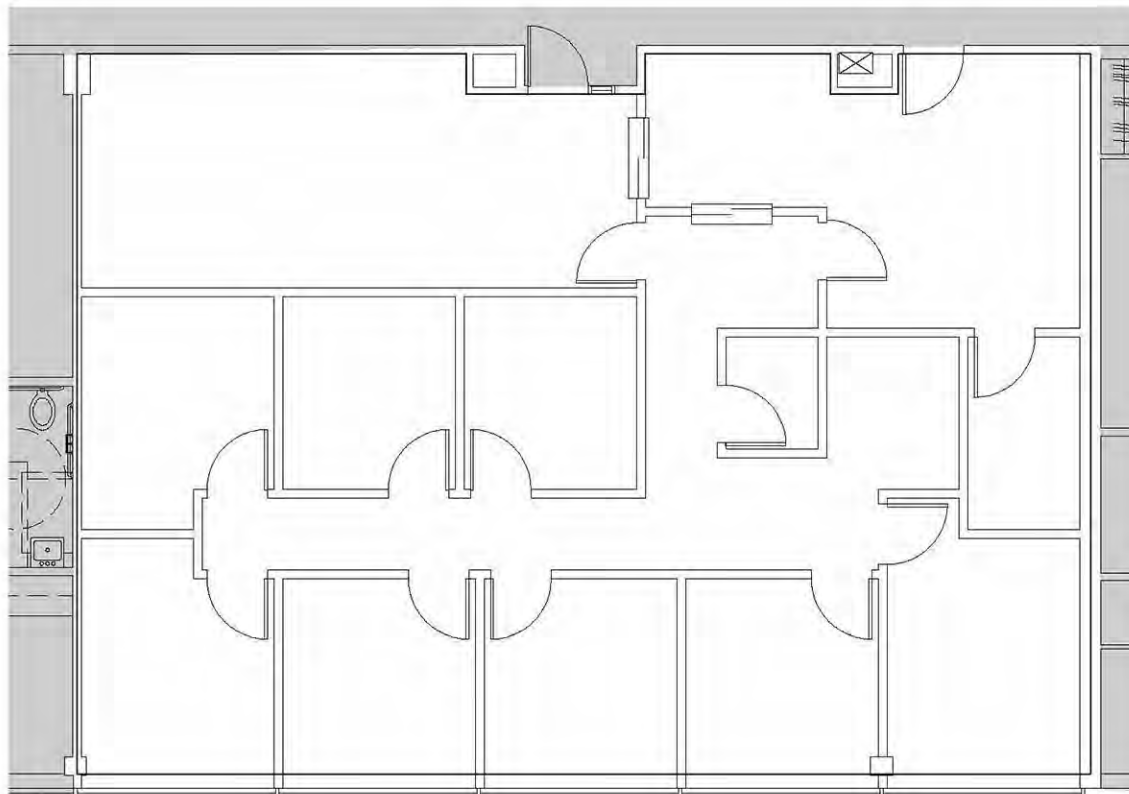

DO NOT SCALE

6900 Orchard Lake Road
West Bloomfield, MI 48322

Suite 202
2,985 SF
For More Information Please Call:
248.710.8000

3

DO NOT SCALE

6900 Orchard Lake Road
West Bloomfield, MI 48322

Suite 203
2,693 SF
For More Information Please Call:
248.710.8000

DO NOT SCALE

6900 Orchard Lake Road
West Bloomfield, MI 48322

Suite 205
1,980 SF
For More Information Please Call:
248.710.8000

DO NOT SCALE

6900 Orchard Lake Road
West Bloomfield, MI 48322

Suite 206
6,082 SF
For More Information Please Call:
248.710.8000

DO NOT SCALE

6900 Orchard Lake Road
West Bloomfield, MI 48322

Suite 209
1,791 SF
For More Information Please Call:
248.710.8000

DO NOT SCALE

6900 Orchard Lake Road
West Bloomfield, MI 48322

Suite 211
3,152 SF
For More Information Please Call:
248.710.8000