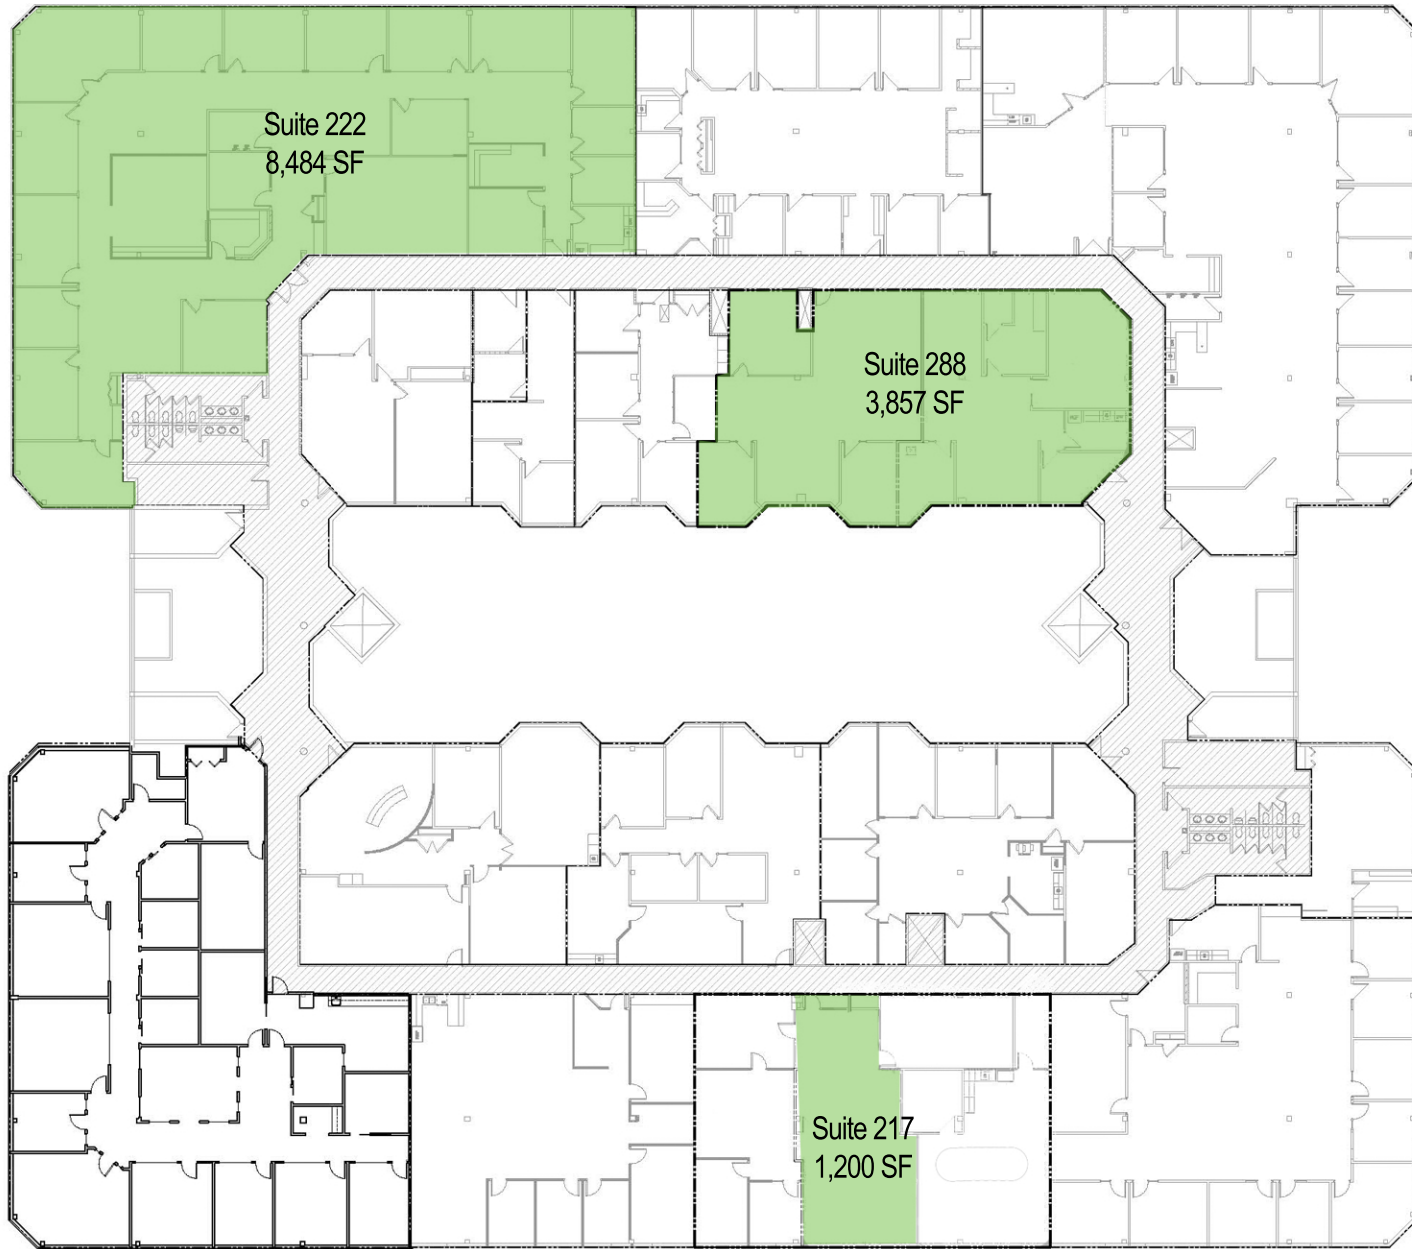

DO NOT SCALE

691 N Squirrel Road  
Auburn Hills, MI 48326

Lower Level  
For More Information Please Call:  
248.710.8000

Suite 222  
8,484 SF

Suite 288  
3,857 SF

Suite 217  
1,200 SF

DO NOT SCALE

691 N Squirrel Road  
Auburn Hills, MI 48326