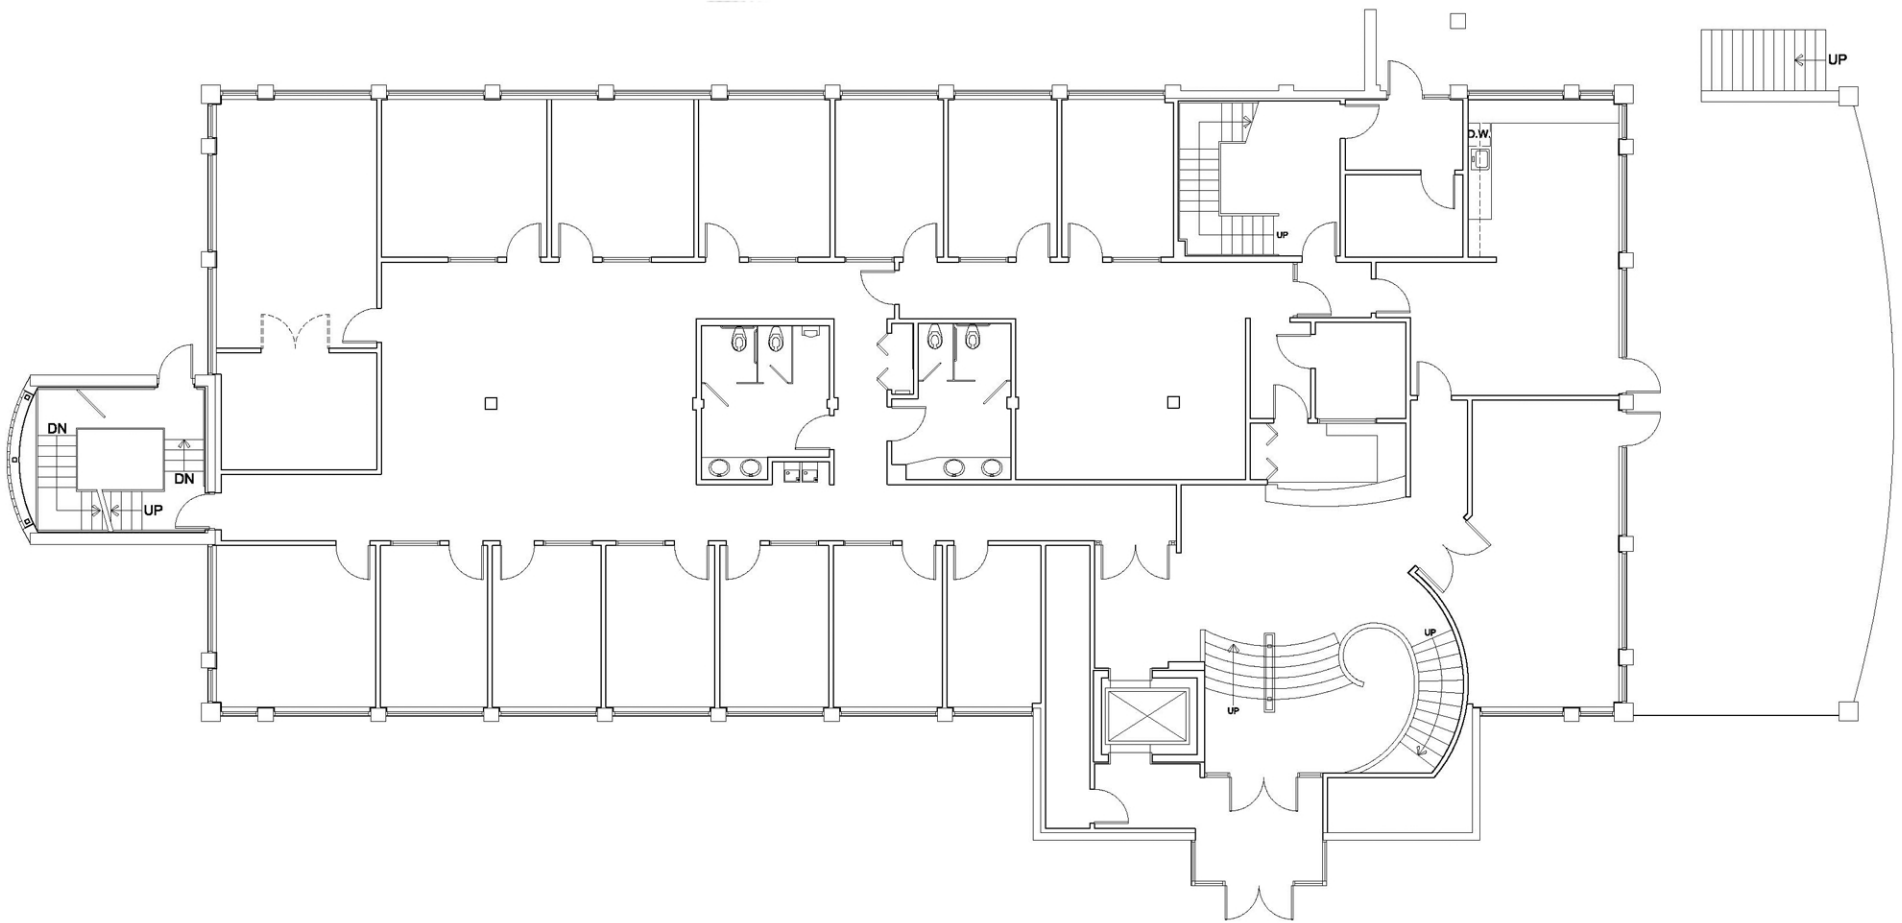

DO NOT SCALE

8451 Boulder Court
Walled Lake, MI 48390

Lower Level
8,819 SF
For More Information Please Call:
248.710.8000

DO NOT SCALE

8451 Boulder Court
Walled Lake, MI 48390

First Level
8,994 SF
For More Information Please Call:
248.710.8000