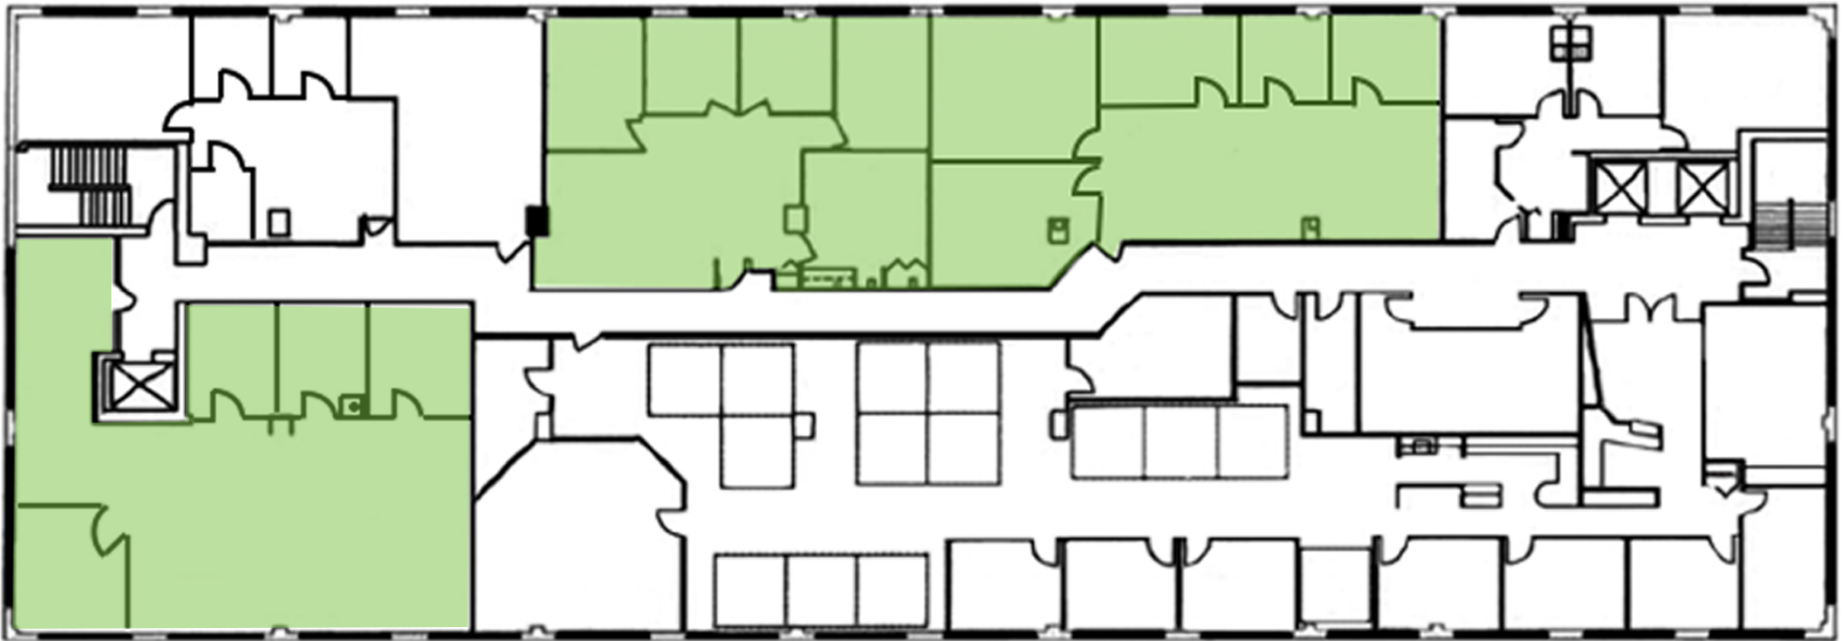

Suite 606
1,636 RSF

Total Available:
3,562 RSF

Suite 605
1,926 RSF

Suite 602
2,081 RSF

DO NOT SCALE

26100 American Drive
Southfield, MI 48034

6th Floor
For More Information Please Call:
248.710.8000